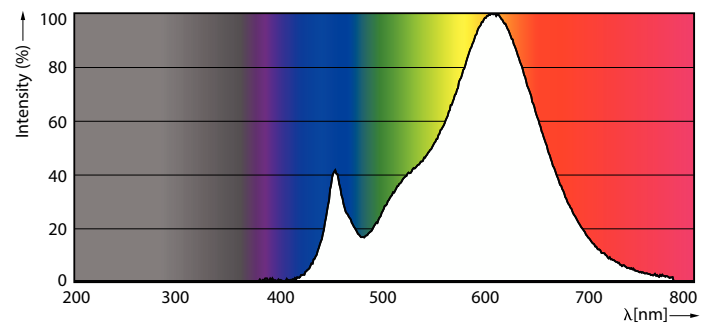

Spectral Power Distribution Colour - CorePro candle ND 2.8-25W E14 827 B35 FR